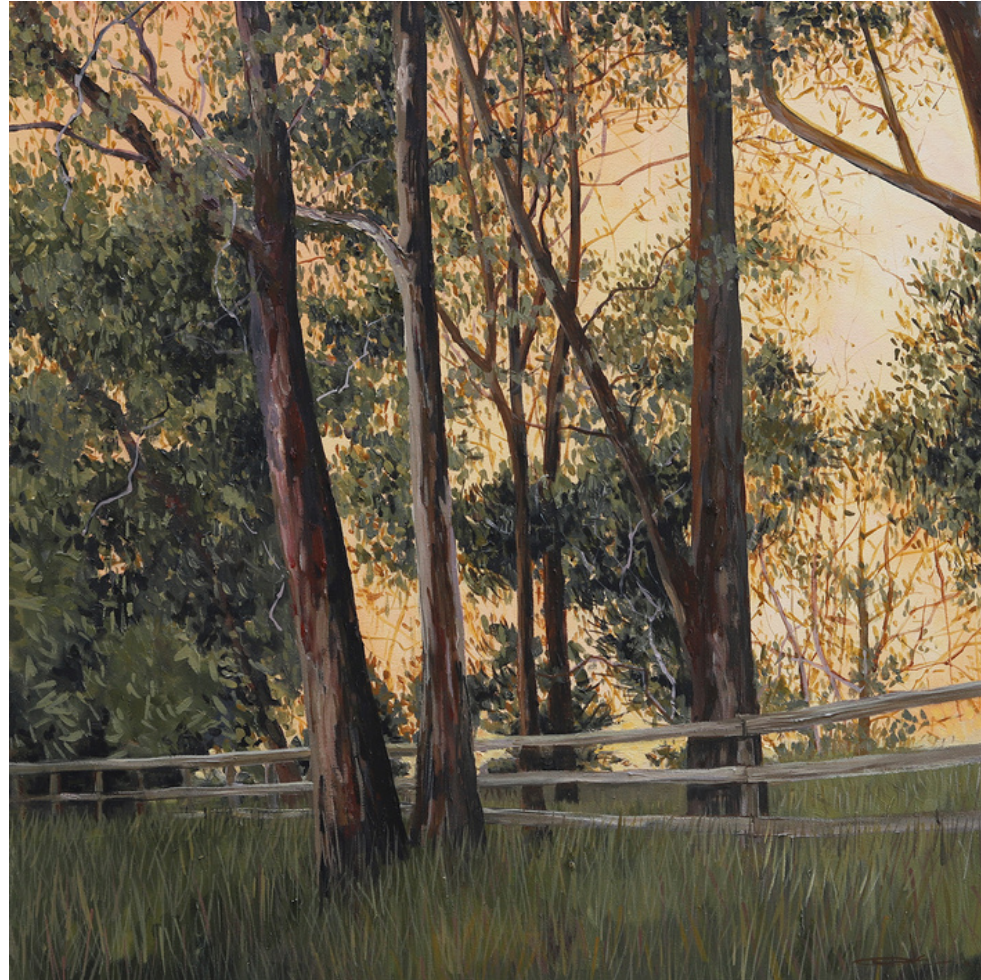

Hankering for a road trip during recent periods of isolation and lockdown, Andrea has created a series of paintings that explore the natural environment and invite the viewer to pause and reflect.

The series of roadside views, symbolise a path forward, a journey ahead, the optimism in “heading out” and the anticipation of returning home.

The series of familiar roadside views, symbolise a path forward, a journey ahead, or the optimism and anticipation of returning home."

Throughout a long career of teaching Art in Secondary Schools, Andrea has maintained her own Arts practice from her art studio/gallery in Berwick. Andrea holds weekly classes and workshops and creates works using a wide range of mediums, including; clay, wire, pastel, oil and acrylic.

\$1400

Through The Trees At Dusk

Oil on canvas, 53x53cm, framed in a timber shadow box frame
\$1200.

The Front Fence

Oil on canvas, 53x53cm, framed in a timber shadow box frame.

\$1200

Hill Top Glow

Oil on canvas, 53x53cm, framed in a timber shadow box frame.