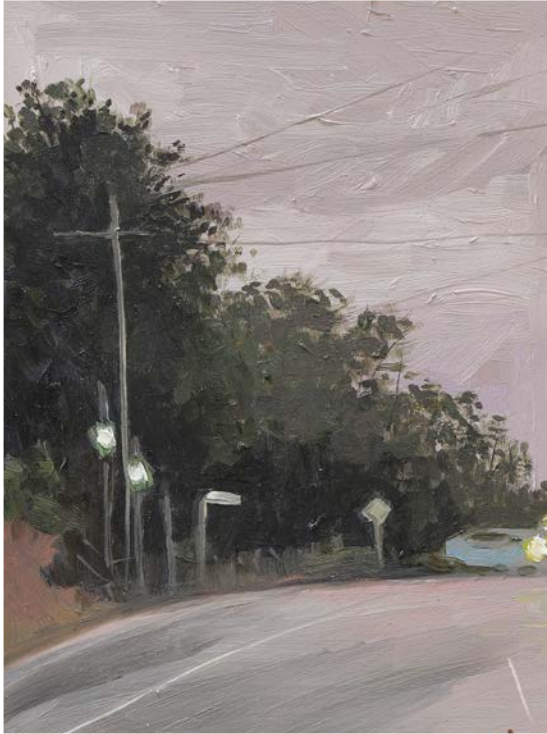

*On Our Way*

Oil on board, 18.5x22cm

Framed in a timber shadow box frame

\$400

*Lamp Post Light*

Oil on board, 18.5x22cm

Framed in a timber shadow box frame

\$400