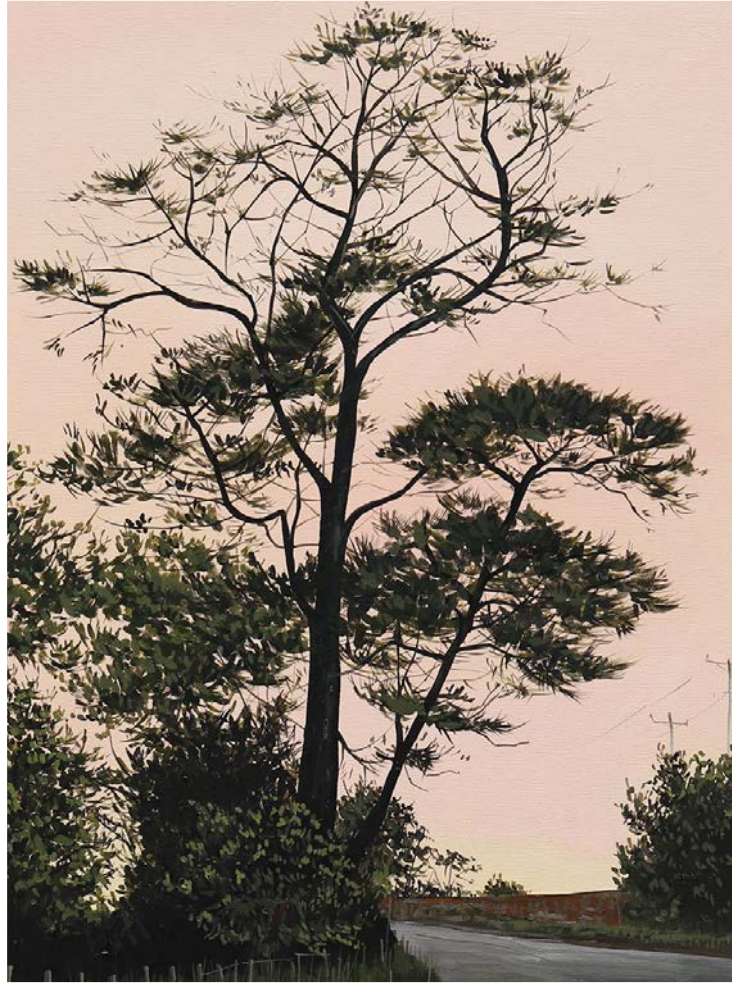

*Roadside Silhouette*

Oil on canvas, 45x65cm

Framed in a timber shadow box frame

\$1000

*All In It Together*

Oil on canvas, 45x65cm

Framed in a timber shadow box frame

\$1000

*On The Verge*

Oil on canvas, 45x65cm

Framed in a timber shadow box frame

\$1000

*Corner Path*

Oil on canvas, 29x29cm

Framed in a timber shadow box frame

\$600