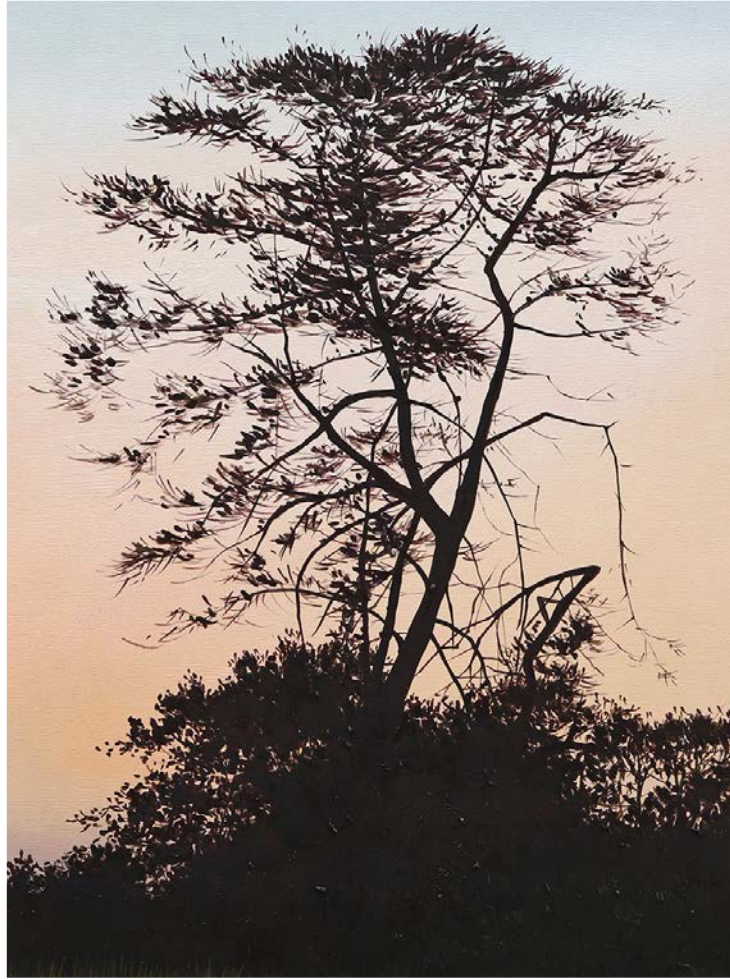

*Old Roadside Bridge*

Oil on canvas, 43.5x43.5cm

Framed in a timber shadow box frame

\$800

*Heading Home*

Oil on canvas, 43.5x43.5cm

Framed in a timber shadow box frame

\$800