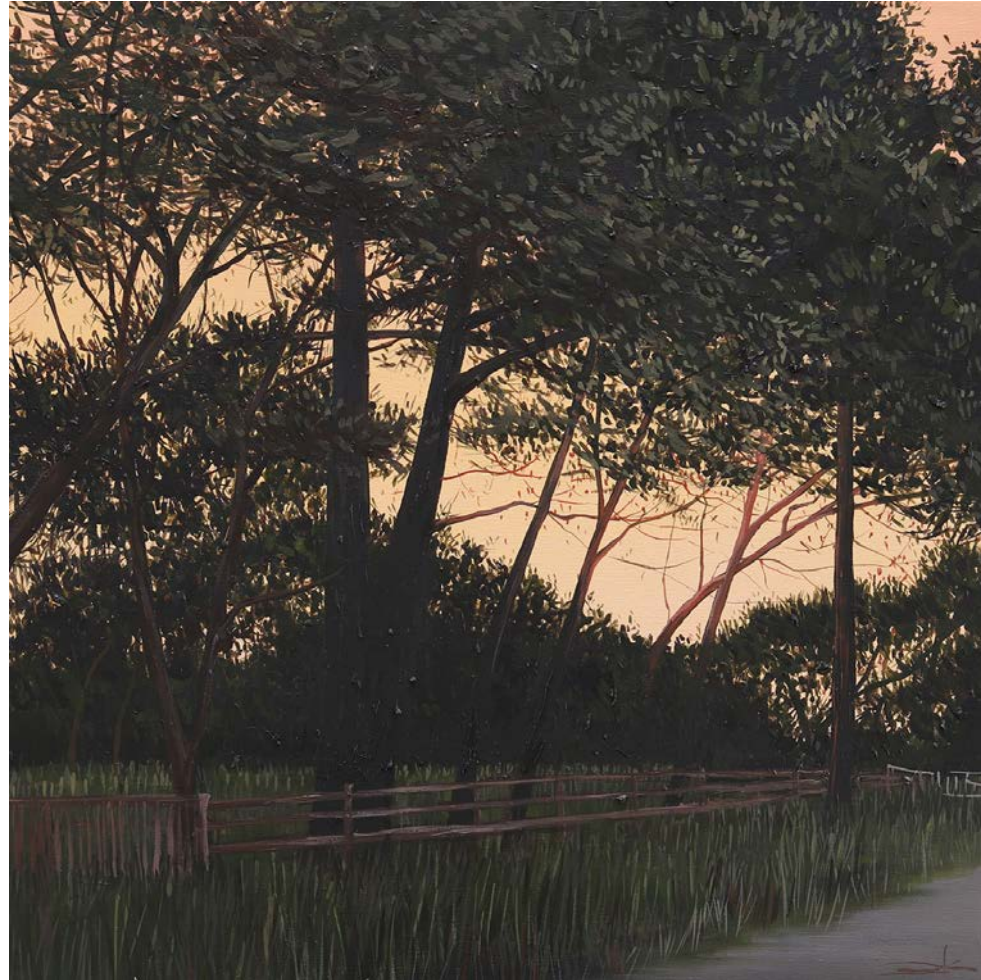

The series of roadside views, symbolise a path forward, a journey ahead, the optimism in “heading out” and the anticipation of returning home.

"The Heading Out, Coming Home series, first began during road trips to visit my dad, who lived an hour and a half drive from me. I would stop and take photos of roadside vistas and reflect on life and its gifts.

The series of familiar roadside views, symbolise a path forward, a journey ahead, or the optimism and anticipation of returning home."

Throughout a long career of teaching Art in Secondary Schools, Andrea has maintained her own Arts practice from her art studio/gallery in Berwick. Andrea holds weekly classes and workshops and creates works using a wide range of mediums, including; clay, wire, pastel, oil and acrylic.

\$1400

*Through The Trees At Dusk*

Oil on canvas, 53x53cm, framed in a timber shadow box frame  
\$1200.

*The Front Fence*

Oil on canvas, 53x53cm, framed in a timber shadow box frame.

\$1200

*Hill Top Glow*