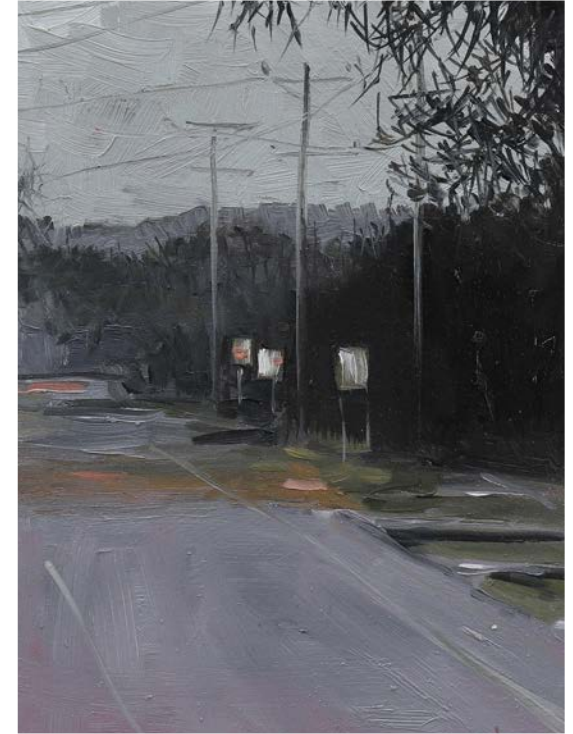

*Nearly There*

Oil on board, 18.5x22cm

Framed in a timber shadow box frame

\$400

*Leaving The City I*

Oil on board, 18.5x22cm

Framed in a timber shadow box frame

\$400

*Twilight Drive*

Oil on board, 18.5x22cm

Framed in a timber shadow box frame.

\$400.

*Lone Drive*

Oil on board, 18.5x22cm

Framed in a timber shadow box frame

\$400