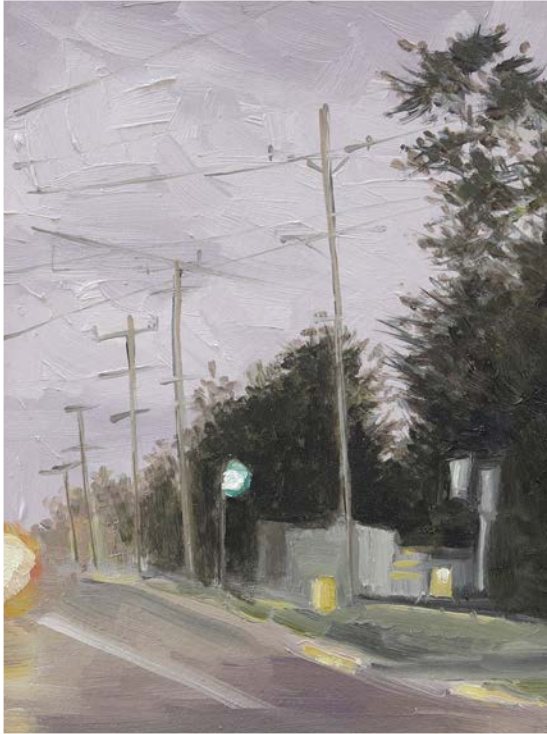

Leaving The City I

Oil on board, 18.5x22cm

Framed in a timber shadow box frame

$400