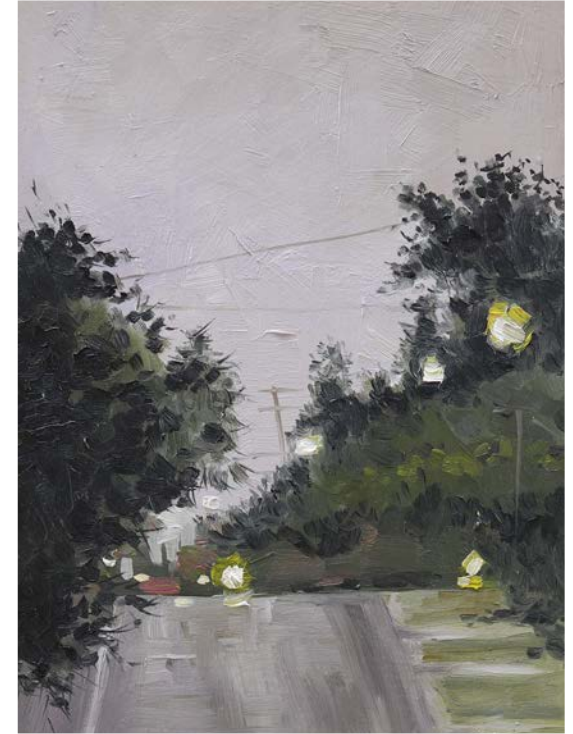

*On Our Way*

Oil on board, 18.5x22cm

Framed in a timber shadow box frame

\$400

*Lamp Post Light*

Oil on board, 18.5x22cm

Framed in a timber shadow box frame

\$400

*Rounding The Corner*

Oil on board, 18.5x22cm

Framed in a timber shadow box frame

\$400

*Warm Ride*

Oil on board, 18.5x22cm

Framed in a timber shadow box frame

\$400