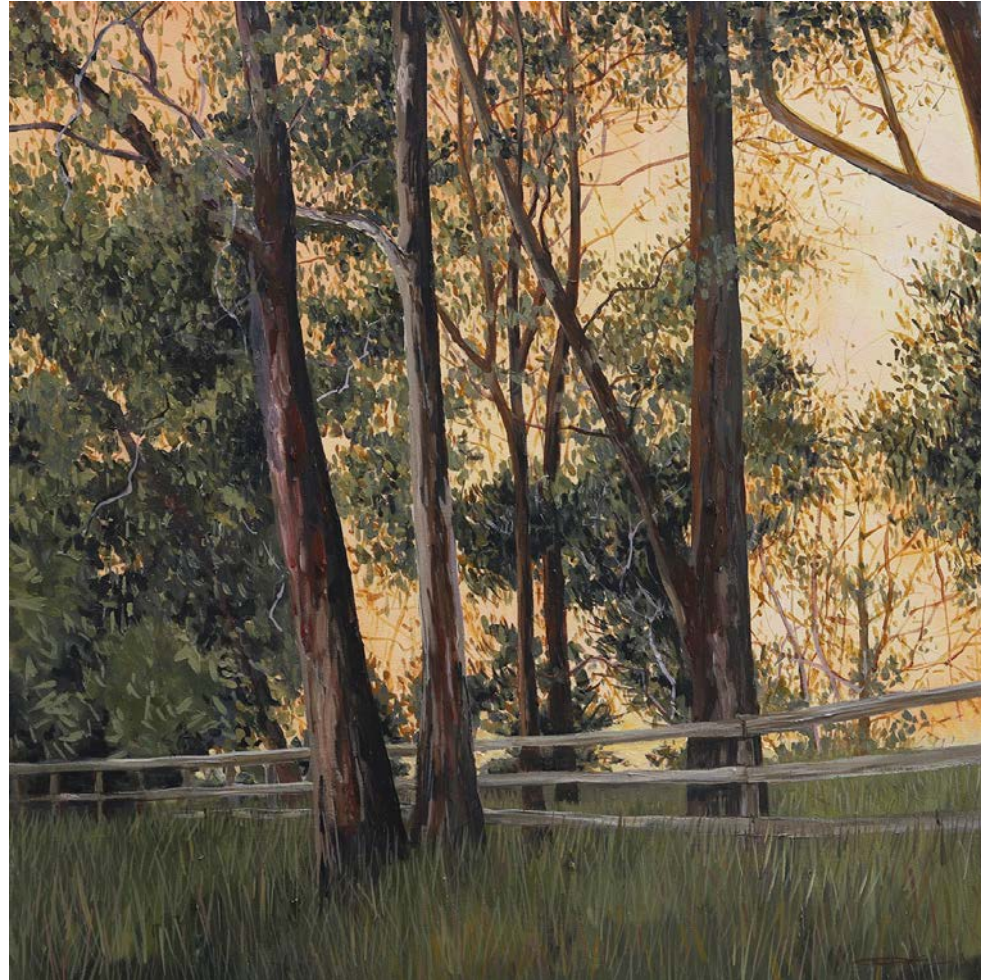

The series of roadside views, symbolise a path forward, a journey ahead, the optimism in “heading out” and the anticipation of returning home.

"The Heading Out, Coming Home series, first began during road trips to visit my dad, who lived an hour and a half drive from me. I would stop and take photos of roadside vistas and reflect on life and its gifts.

The series of familiar roadside views, symbolise a path forward, a journey ahead, or the optimism and anticipation of returning home."

Throughout a long career of teaching Art in Secondary Schools, Andrea has maintained her own Arts practice from her art studio/gallery in Berwick. Andrea holds weekly classes and workshops and creates works using a wide range of mediums, including; clay, wire, pastel, oil and acrylic.

Oil on canvas, 65x65cm, framed in a timber shadowbox frame

\$1400

*Under The Shade*

Oil on canvas, 65x65cm, framed in a timber shadow box frame

\$1400

*Dappled Light*

Oil on canvas, 65x65cm, framed in a timber shadow box frame

\$1400

*Through The Trees At Dusk*

Oil on canvas, 53x53cm, framed in a timber shadow box frame  
\$1200.

*The Front Fence*

Oil on canvas, 53x53cm, framed in a timber shadow box frame.

\$1200

*Hill Top Glow*