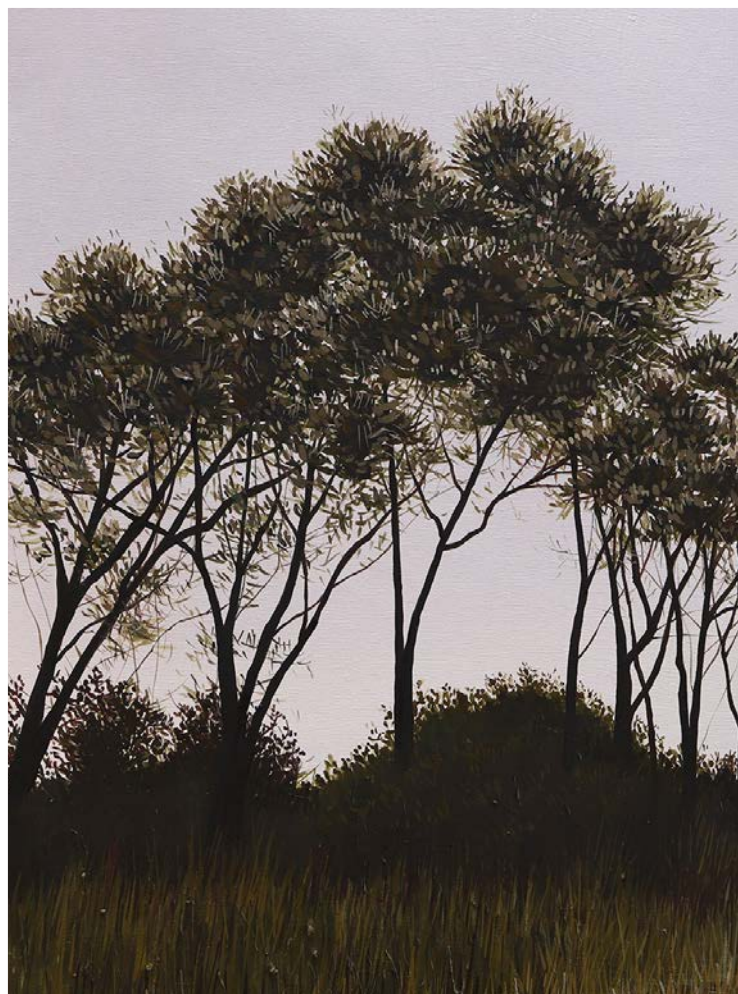

*Old Roadside Bridge*

Oil on canvas, 43.5x43.5cm

Framed in a timber shadow box frame

\$800

*Heading Home*

Oil on canvas, 43.5x43.5cm

Framed in a timber shadow box frame

\$800

*Roadside Silhouette*

Oil on canvas, 45x65cm

Framed in a timber shadow box frame

\$1000

*All In It Together*

Oil on canvas, 45x65cm

Framed in a timber shadow box frame

\$1000